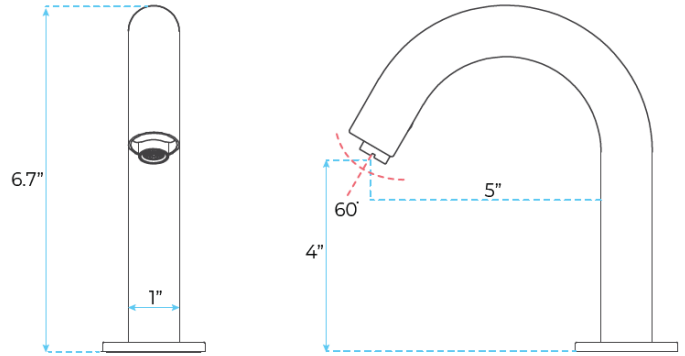

BRIO COMMERCIAL BRUSHED NICKEL TOUCHLESS VOLUME AUTOMATIC SENSOR HANDS FREE FAUCET SPECS

SPECS :

Power: DC:6V(4AA alkaline battery)

AC:220V-240V; 50/60HZ

Water Consumption: 0.05Mpa-0.6Mpa

Detection Zone: 16-32 cm or adjustable

Dia.of inlet / outlet pipe: G1/2"

Temperature: 0.1-50°C

Dia of installing faucet: 33~35mm

Flow rate: 1.8 GPM (6.81 L / min)